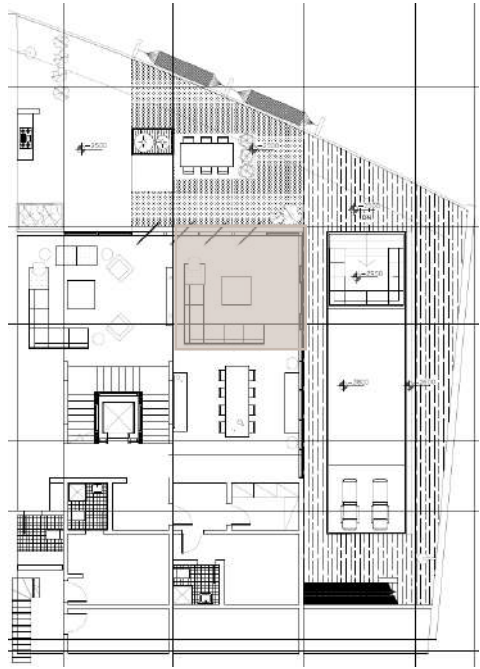

FI

FUTURE HOMES

MARINA RESEDENCES – VILLA E5

JEDDAH – KSA

BASEMENT FLOOR

LAND SCAPE - LIVING AREA - DINNING - OFFICE - KITCHEN - TOILET

LAYOUT PLAN (BASEMENT FLOOR)

LANDSCAPE (BASEMENT FLOOR)

LANDSCAPE (BASEMENT FLOOR)

LANDSCAPE (BASEMENT FLOOR)

LANDSCAPE (BASEMENT FLOOR)

LANDSCAPE (BASEMENT FLOOR)

LANDSCAPE (BASEMENT FLOOR)

LIVING ROOM (BASEMENT FLOOR)

DINING AREA (BASEMENT FLOOR)

DINING AREA (BASEMENT FLOOR)

SMALL LIVING (BASEMENT FLOOR)

GROUND FLOOR

ENTRANCE - KITCHEN - DINNING - LIVING AREA

LAYOUT PLAN (GROUND FLOOR)

LIVING ROOM (GROUND FLOOR)

DINING & KITCHEN (GROUND FLOOR)

TOILET (GROUND FLOOR)

FIRST FLOOR

MASTER BEDROOM – TOILET – BEDROOM 1 – TOILET 1 – BEDROOM 2 - TOILET 2

LAYOUT PLAN (FIRST FLOOR)

MASTER BEDROOM (FIRST FLOOR)

MASTER BEDROOM – WALK-IN CLOSET (FIRST FLOOR)

MASTER BEDROOM – TOILET (FIRST FLOOR)