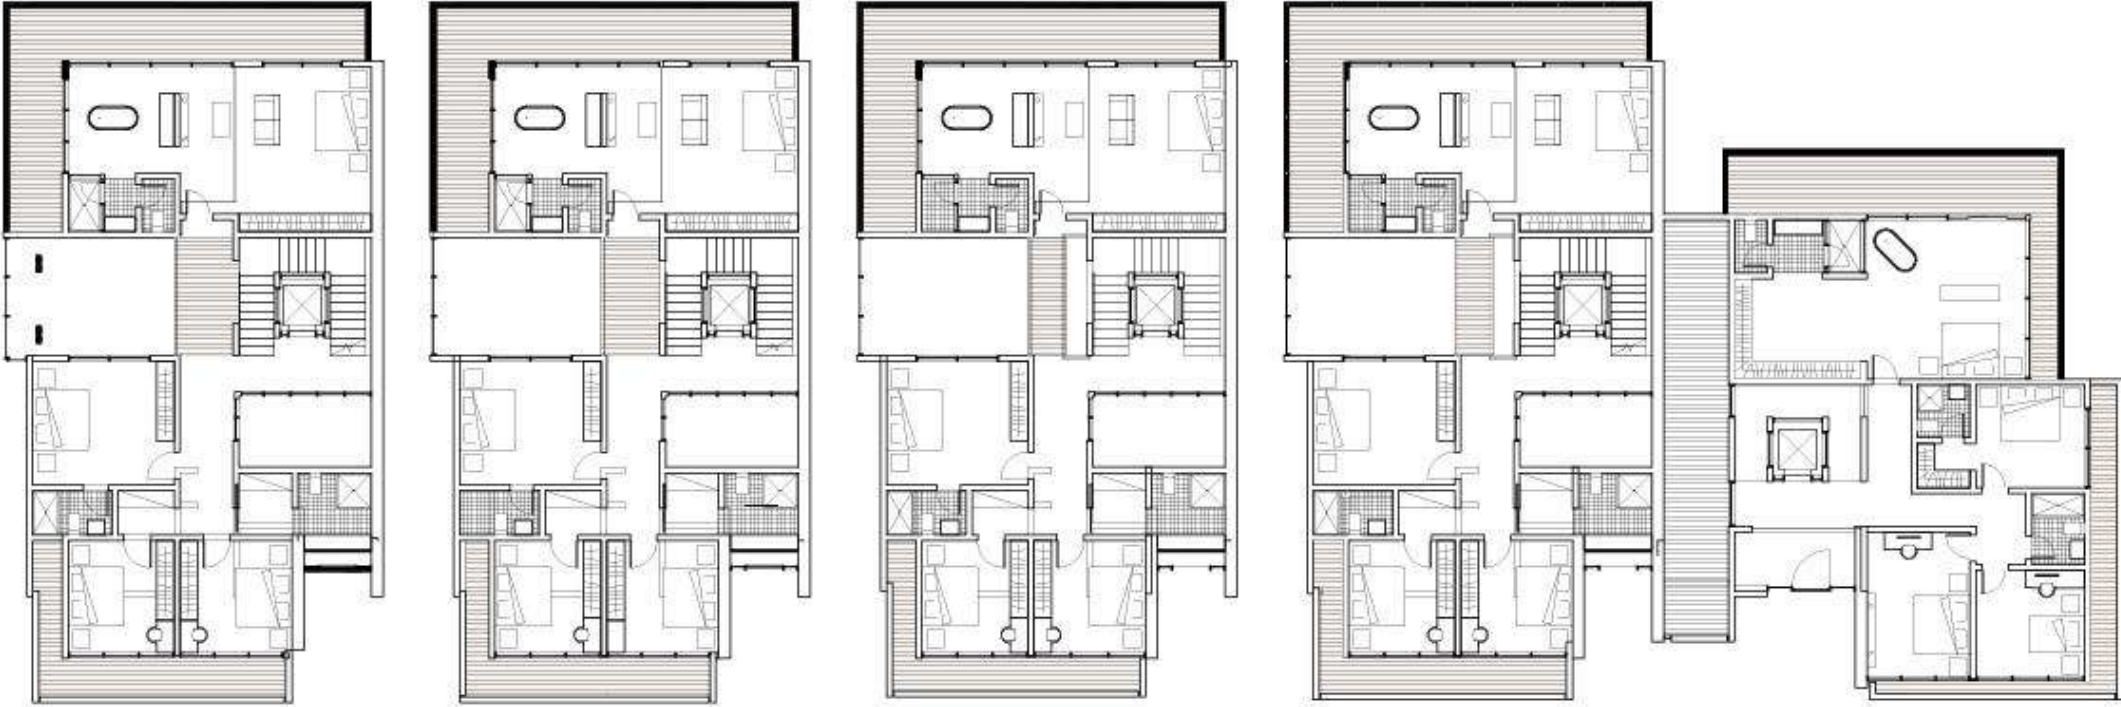

FI

FUTURE HOMES

MARINA RESEDENCES – VILLA E5

JEDDAH – KSA

BASEMENT FLOOR

LAND SCAPE - LIVING AREA - DINNING - OFFICE - KITCHEN - TOILET

LAYOUT PLAN (BASEMENT FLOOR)

LANDSCAPE (BASEMENT FLOOR)

LANDSCAPE (BASEMENT FLOOR)

LANDSCAPE (BASEMENT FLOOR)

LANDSCAPE (BASEMENT FLOOR)

LANDSCAPE (BASEMENT FLOOR)

LANDSCAPE (BASEMENT FLOOR)

LIVING ROOM (BASEMENT FLOOR)

DINING AREA (BASEMENT FLOOR)

DINING AREA (BASEMENT FLOOR)

SMALL LIVING (BASEMENT FLOOR)

GROUND FLOOR

ENTRANCE - KITCHEN - DINNING - LIVING AREA

LAYOUT PLAN (GROUND FLOOR)

LIVING ROOM (GROUND FLOOR)

DINING & KITCHEN (GROUND FLOOR)

TOILET (GROUND FLOOR)

FIRST FLOOR

MASTER BEDROOM – TOILET – BEDROOM 1 – TOILET 1 – BEDROOM 2 - TOILET 2

LAYOUT PLAN (FIRST FLOOR)

MASTER BEDROOM (FIRST FLOOR)

MASTER BEDROOM – WALK-IN CLOSET (FIRST FLOOR)

MASTER BEDROOM – TOILET (FIRST FLOOR)