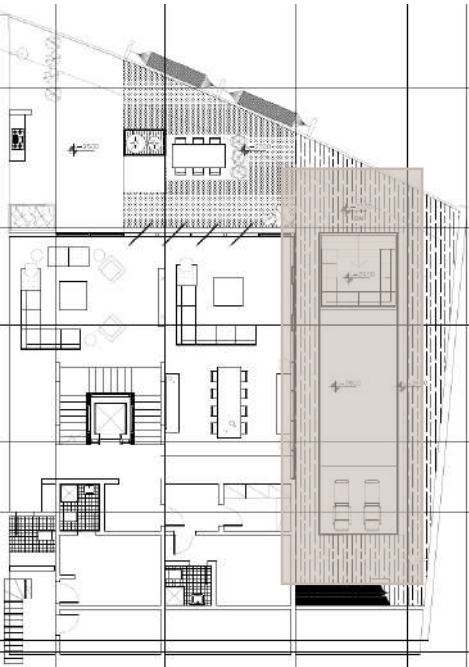

LANDSCAPE (BASEMENT FLOOR)