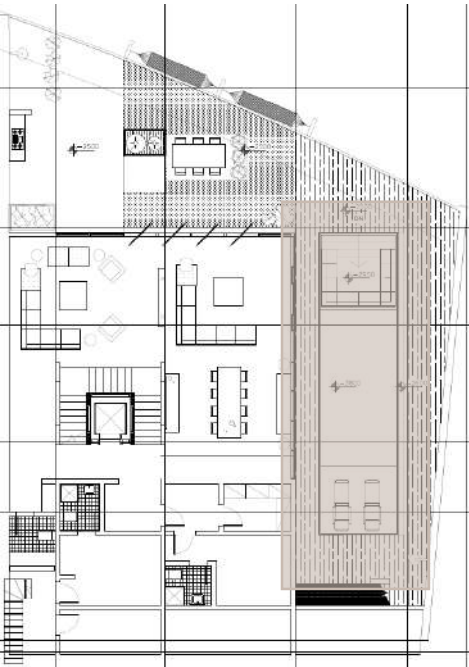

FI

FUTURE HOMES

MARINA RESEDENCES – VILLA E5

JEDDAH – KSA

BASEMENT FLOOR

LAND SCAPE - LIVING AREA - DINNING - OFFICE - KITCHEN - TOILET

LAYOUT PLAN (BASEMENT FLOOR)

LANDSCAPE (BASEMENT FLOOR)

LANDSCAPE (BASEMENT FLOOR)

LANDSCAPE (BASEMENT FLOOR)

LANDSCAPE (BASEMENT FLOOR)

LANDSCAPE (BASEMENT FLOOR)

LANDSCAPE (BASEMENT FLOOR)

LIVING ROOM (BASEMENT FLOOR)

DINING AREA (BASEMENT FLOOR)

DINING AREA (BASEMENT FLOOR)

SMALL LIVING (BASEMENT FLOOR)

GROUND FLOOR

ENTRANCE - KITCHEN - DINNING - LIVING AREA

LAYOUT PLAN (GROUND FLOOR)

LIVING ROOM (GROUND FLOOR)

DINING & KITCHEN (GROUND FLOOR)

TOILET (GROUND FLOOR)

FIRST FLOOR

MASTER BEDROOM – TOILET – BEDROOM 1 – TOILET 1 – BEDROOM 2 - TOILET 2

LAYOUT PLAN (FIRST FLOOR)

MASTER BEDROOM (FIRST FLOOR)

MASTER BEDROOM – WALK-IN CLOSET (FIRST FLOOR)

MASTER BEDROOM – TOILET (FIRST FLOOR)