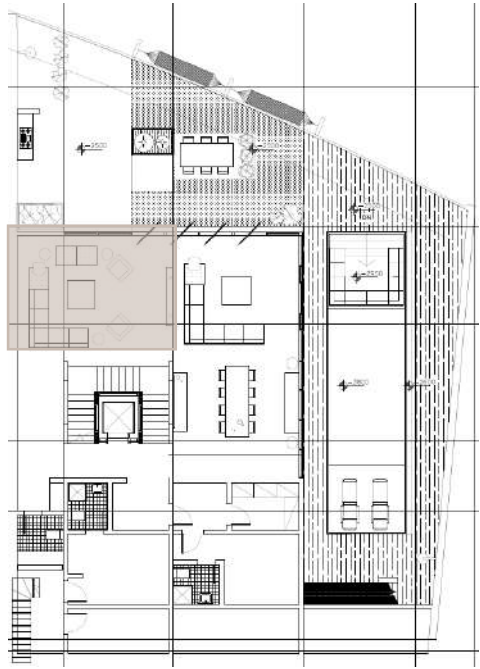

FI

FUTURE HOMES

MARINA RESEDENCES – VILLA E5

JEDDAH – KSA

BASEMENT FLOOR

LAND SCAPE - LIVING AREA - DINNING - OFFICE - KITCHEN - TOILET

LAYOUT PLAN (BASEMENT FLOOR)

LANDSCAPE (BASEMENT FLOOR)

LANDSCAPE (BASEMENT FLOOR)

LANDSCAPE (BASEMENT FLOOR)

LANDSCAPE (BASEMENT FLOOR)

LANDSCAPE (BASEMENT FLOOR)

LANDSCAPE (BASEMENT FLOOR)

LIVING ROOM (BASEMENT FLOOR)

DINING AREA (BASEMENT FLOOR)

DINING AREA (BASEMENT FLOOR)

SMALL LIVING (BASEMENT FLOOR)

GROUND FLOOR

ENTRANCE - KITCHEN - DINNING - LIVING AREA

LAYOUT PLAN (GROUND FLOOR)

LIVING ROOM (GROUND FLOOR)

DINING & KITCHEN (GROUND FLOOR)

TOILET (GROUND FLOOR)

FIRST FLOOR

MASTER BEDROOM – TOILET – BEDROOM 1 – TOILET 1 – BEDROOM 2 - TOILET 2

LAYOUT PLAN (FIRST FLOOR)

MASTER BEDROOM (FIRST FLOOR)

MASTER BEDROOM – WALK-IN CLOSET (FIRST FLOOR)

MASTER BEDROOM – TOILET (FIRST FLOOR)