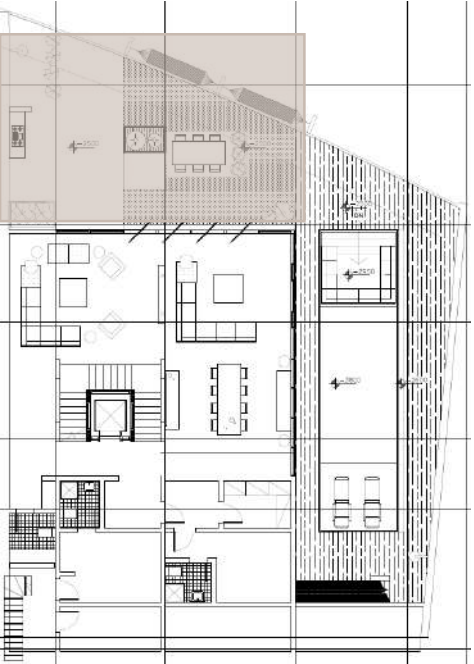

FI

FUTURE HOMES

MARINA RESEDENCES – VILLA E5

JEDDAH – KSA

BASEMENT FLOOR

LAND SCAPE - LIVING AREA - DINNING - OFFICE - KITCHEN - TOILET

LAYOUT PLAN (BASEMENT FLOOR)

LANDSCAPE (BASEMENT FLOOR)

LANDSCAPE (BASEMENT FLOOR)

LANDSCAPE (BASEMENT FLOOR)

LANDSCAPE (BASEMENT FLOOR)

LANDSCAPE (BASEMENT FLOOR)

LANDSCAPE (BASEMENT FLOOR)

LIVING ROOM (BASEMENT FLOOR)

DINING AREA (BASEMENT FLOOR)

DINING AREA (BASEMENT FLOOR)

SMALL LIVING (BASEMENT FLOOR)

GROUND FLOOR

ENTRANCE - KITCHEN - DINNING - LIVING AREA

LAYOUT PLAN (GROUND FLOOR)

LIVING ROOM (GROUND FLOOR)

DINING & KITCHEN (GROUND FLOOR)

TOILET (GROUND FLOOR)

FIRST FLOOR

MASTER BEDROOM – TOILET – BEDROOM 1 – TOILET 1 – BEDROOM 2 - TOILET 2

LAYOUT PLAN (FIRST FLOOR)

MASTER BEDROOM (FIRST FLOOR)

MASTER BEDROOM – WALK-IN CLOSET (FIRST FLOOR)

MASTER BEDROOM – TOILET (FIRST FLOOR)