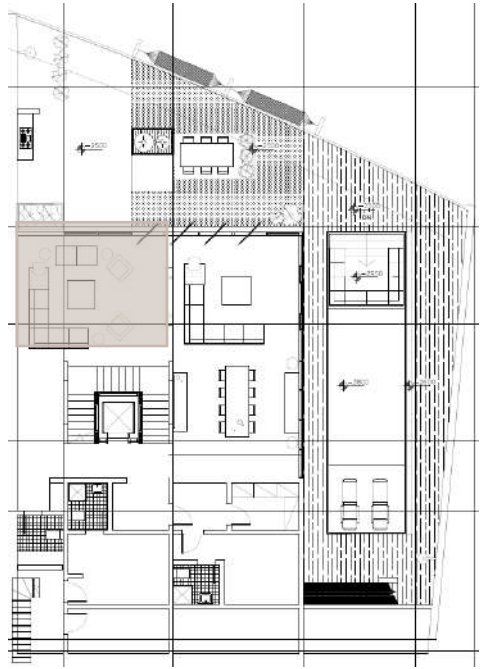

FI

FUTURE HOMES

MARINA RESEDENCES – VILLA E5

JEDDAH – KSA

BASEMENT FLOOR

LAND SCAPE - LIVING AREA - DINNING - OFFICE - KITCHEN - TOILET

LAYOUT PLAN (BASEMENT FLOOR)

LANDSCAPE (BASEMENT FLOOR)

LANDSCAPE (BASEMENT FLOOR)

LANDSCAPE (BASEMENT FLOOR)

LANDSCAPE (BASEMENT FLOOR)

LANDSCAPE (BASEMENT FLOOR)

LANDSCAPE (BASEMENT FLOOR)

LIVING ROOM (BASEMENT FLOOR)

DINING AREA (BASEMENT FLOOR)

DINING AREA (BASEMENT FLOOR)

SMALL LIVING (BASEMENT FLOOR)

GROUND FLOOR

ENTRANCE - KITCHEN - DINNING - LIVING AREA

LAYOUT PLAN (GROUND FLOOR)

LIVING ROOM (GROUND FLOOR)

DINING & KITCHEN (GROUND FLOOR)

TOILET (GROUND FLOOR)

FIRST FLOOR

MASTER BEDROOM – TOILET – BEDROOM 1 – TOILET 1 – BEDROOM 2 - TOILET 2

LAYOUT PLAN (FIRST FLOOR)

MASTER BEDROOM (FIRST FLOOR)

MASTER BEDROOM – WALK-IN CLOSET (FIRST FLOOR)

MASTER BEDROOM – TOILET (FIRST FLOOR)