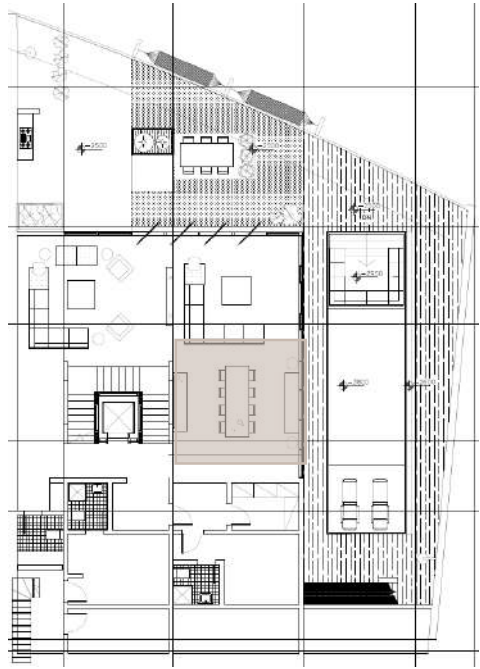

FI

FUTURE HOMES

MARINA RESEDENCES – VILLA E5

JEDDAH – KSA

BASEMENT FLOOR

LAND SCAPE - LIVING AREA - DINNING - OFFICE - KITCHEN - TOILET

LAYOUT PLAN (BASEMENT FLOOR)

LANDSCAPE (BASEMENT FLOOR)

LANDSCAPE (BASEMENT FLOOR)

LANDSCAPE (BASEMENT FLOOR)

LANDSCAPE (BASEMENT FLOOR)

LANDSCAPE (BASEMENT FLOOR)

LANDSCAPE (BASEMENT FLOOR)

LIVING ROOM (BASEMENT FLOOR)

DINING AREA (BASEMENT FLOOR)

DINING AREA (BASEMENT FLOOR)

SMALL LIVING (BASEMENT FLOOR)

GROUND FLOOR

ENTRANCE - KITCHEN - DINNING - LIVING AREA

LAYOUT PLAN (GROUND FLOOR)

LIVING ROOM (GROUND FLOOR)

DINING & KITCHEN (GROUND FLOOR)

TOILET (GROUND FLOOR)

FIRST FLOOR

MASTER BEDROOM – TOILET – BEDROOM 1 – TOILET 1 – BEDROOM 2 - TOILET 2

LAYOUT PLAN (FIRST FLOOR)

MASTER BEDROOM (FIRST FLOOR)

MASTER BEDROOM – WALK-IN CLOSET (FIRST FLOOR)

MASTER BEDROOM – TOILET (FIRST FLOOR)