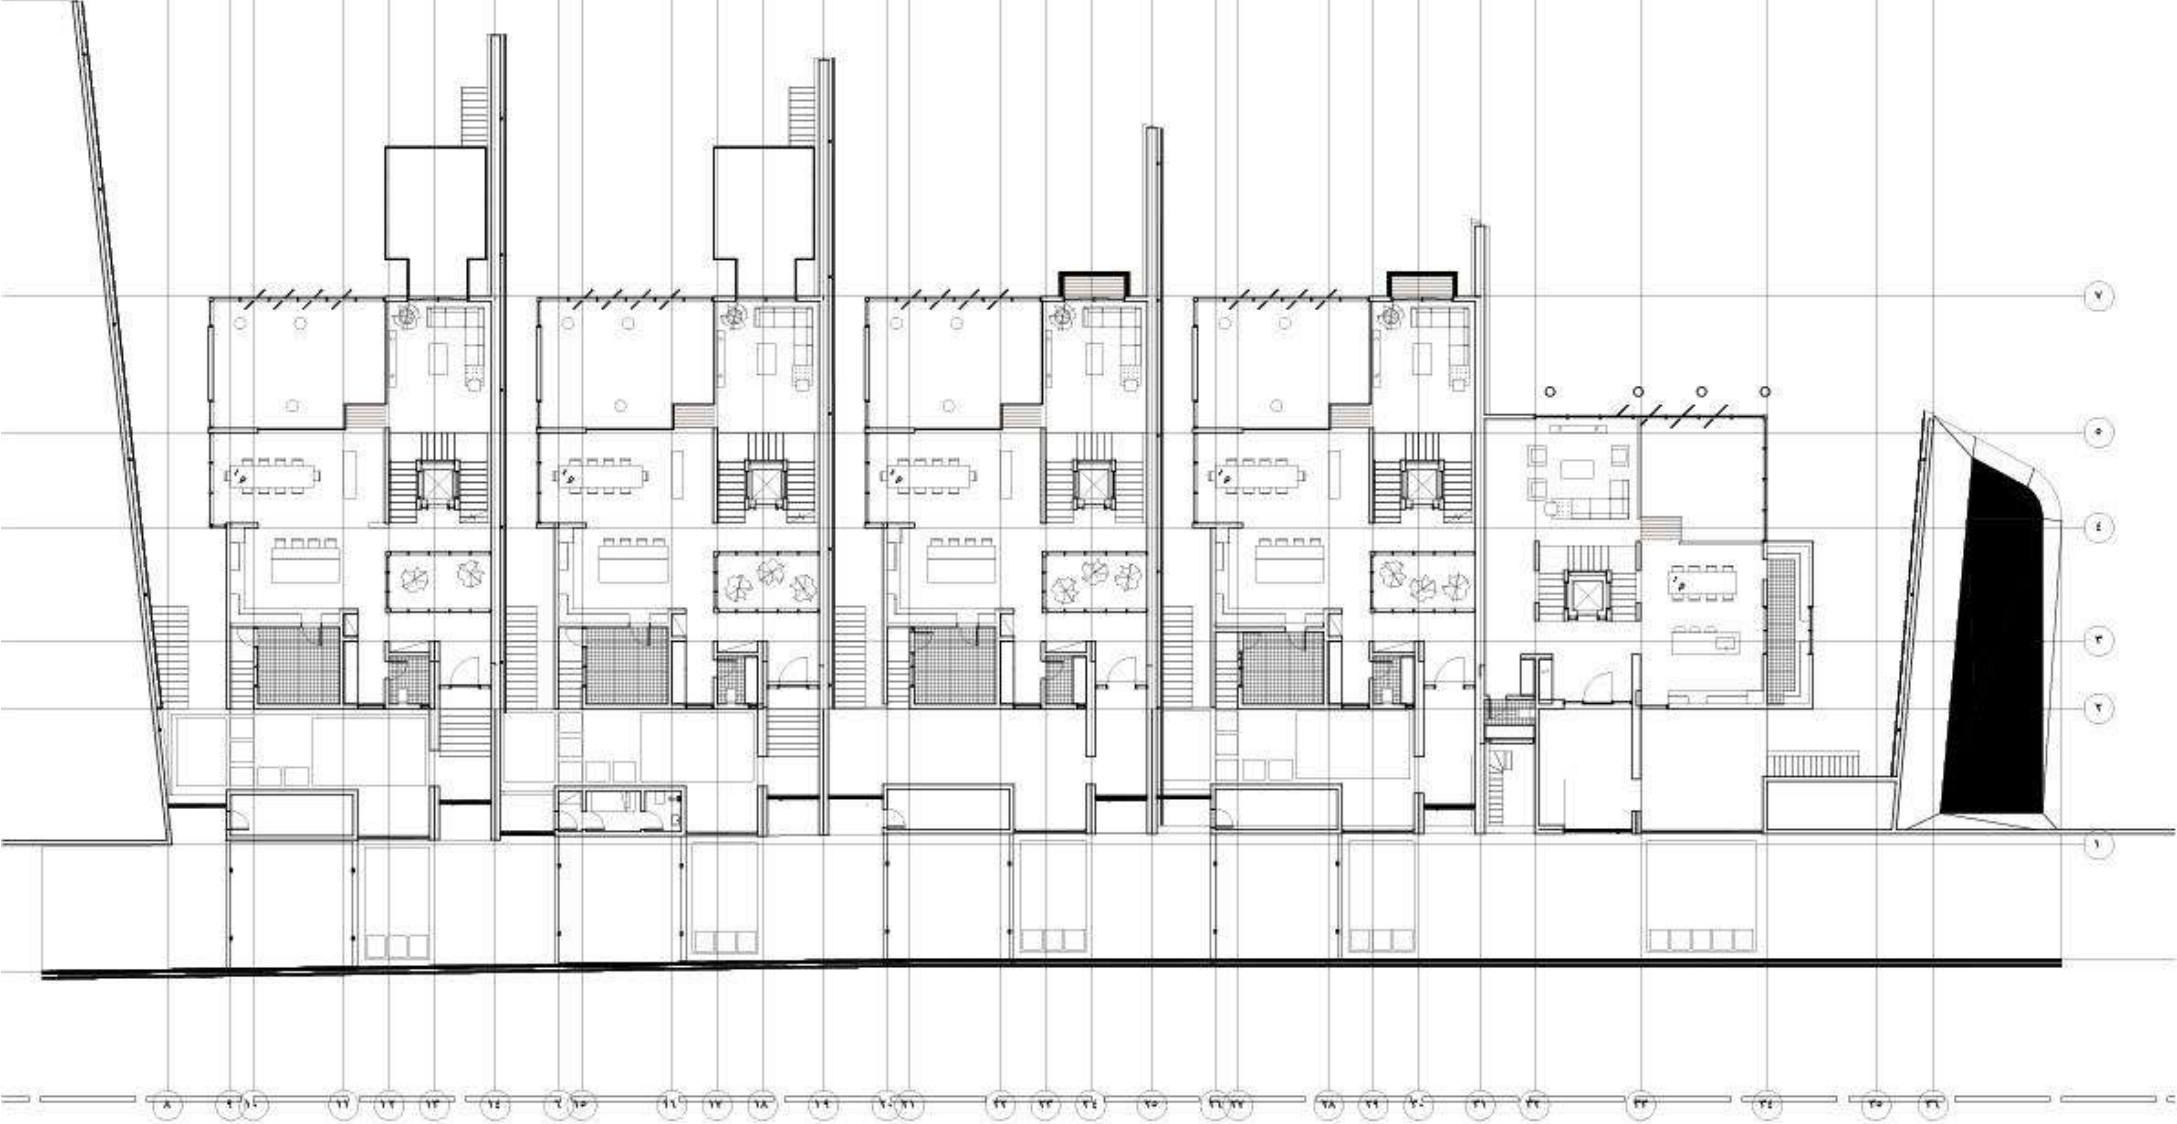

FI

FUTURE HOMES

MARINA RESEDENCES – VILLA E5

JEDDAH – KSA

BASEMENT FLOOR

LAND SCAPE - LIVING AREA - DINNING - OFFICE - KITCHEN - TOILET

LAYOUT PLAN (BASEMENT FLOOR)

LANDSCAPE (BASEMENT FLOOR)

LANDSCAPE (BASEMENT FLOOR)

LANDSCAPE (BASEMENT FLOOR)

LANDSCAPE (BASEMENT FLOOR)

LANDSCAPE (BASEMENT FLOOR)

LANDSCAPE (BASEMENT FLOOR)

LIVING ROOM (BASEMENT FLOOR)

DINING AREA (BASEMENT FLOOR)

DINING AREA (BASEMENT FLOOR)

SMALL LIVING (BASEMENT FLOOR)

GROUND FLOOR

ENTRANCE - KITCHEN - DINNING - LIVING AREA

LAYOUT PLAN (GROUND FLOOR)

LIVING ROOM (GROUND FLOOR)

DINING & KITCHEN (GROUND FLOOR)

TOILET (GROUND FLOOR)

FIRST FLOOR

MASTER BEDROOM – TOILET – BEDROOM 1 – TOILET 1 – BEDROOM 2 - TOILET 2

LAYOUT PLAN (FIRST FLOOR)

MASTER BEDROOM (FIRST FLOOR)

MASTER BEDROOM – WALK-IN CLOSET (FIRST FLOOR)

MASTER BEDROOM – TOILET (FIRST FLOOR)