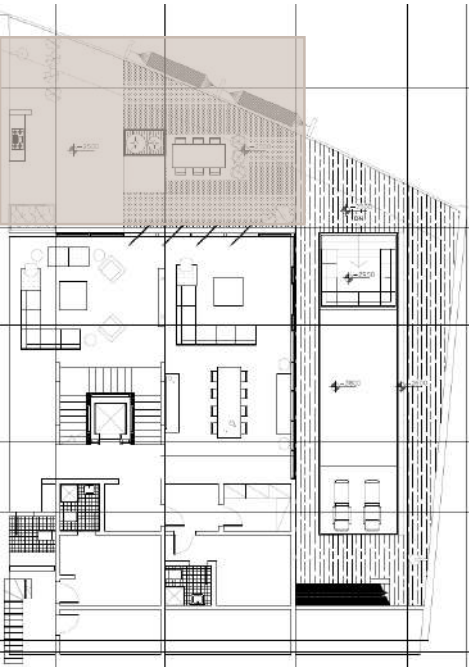

FI

FUTURE HOMES

MARINA RESEDENCES – VILLA E5

JEDDAH – KSA

BASEMENT FLOOR

LAND SCAPE - LIVING AREA - DINNING - OFFICE - KITCHEN - TOILET

LAYOUT PLAN (BASEMENT FLOOR)

LANDSCAPE (BASEMENT FLOOR)

LANDSCAPE (BASEMENT FLOOR)

LANDSCAPE (BASEMENT FLOOR)

LANDSCAPE (BASEMENT FLOOR)

LANDSCAPE (BASEMENT FLOOR)

LANDSCAPE (BASEMENT FLOOR)

LIVING ROOM (BASEMENT FLOOR)

DINING AREA (BASEMENT FLOOR)

DINING AREA (BASEMENT FLOOR)

SMALL LIVING (BASEMENT FLOOR)

GROUND FLOOR

ENTRANCE - KITCHEN - DINNING - LIVING AREA

LAYOUT PLAN (GROUND FLOOR)

LIVING ROOM (GROUND FLOOR)

DINING & KITCHEN (GROUND FLOOR)

TOILET (GROUND FLOOR)

FIRST FLOOR

MASTER BEDROOM – TOILET – BEDROOM 1 – TOILET 1 – BEDROOM 2 - TOILET 2

LAYOUT PLAN (FIRST FLOOR)

MASTER BEDROOM (FIRST FLOOR)

MASTER BEDROOM – WALK-IN CLOSET (FIRST FLOOR)

MASTER BEDROOM – TOILET (FIRST FLOOR)